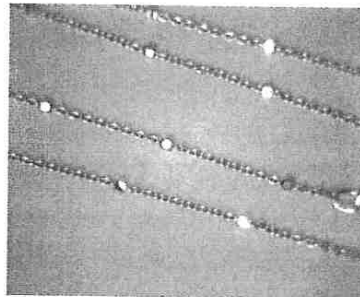

MAX WILSON DIAMOND JEWELLER

133

Customised Designed Rings are our Specialty with Hand Selected
Diamonds & Beautiful Coloured Gems

Certificate of Sale

Customer

Customer No.

PBA6904

Date

14/08/2025

Salesperson

LISA

Stock #

Description

Price

Qty

Total

353153

CABLE CHAIN WITH SQUARE
BALL 9K WHITE GOLD 50CM
2.9grams

$899.00

1

$899.00

US$ 160 GOLD 3350 US/OZ PLAT 1400 US/OZ

Thank you for shopping with Max Wilson Diamond Jeweller
shop online with us at www.mwdiamondjeweller.co.nz

Max Wilson Jeweller
83 Broadway Avenue, Palmerston North
T: 06 3578696 | E: sales@mwdiamondjeweller.co.nz
W: www.mwdiamondjeweller.co.nz
GST No. 86 299 291